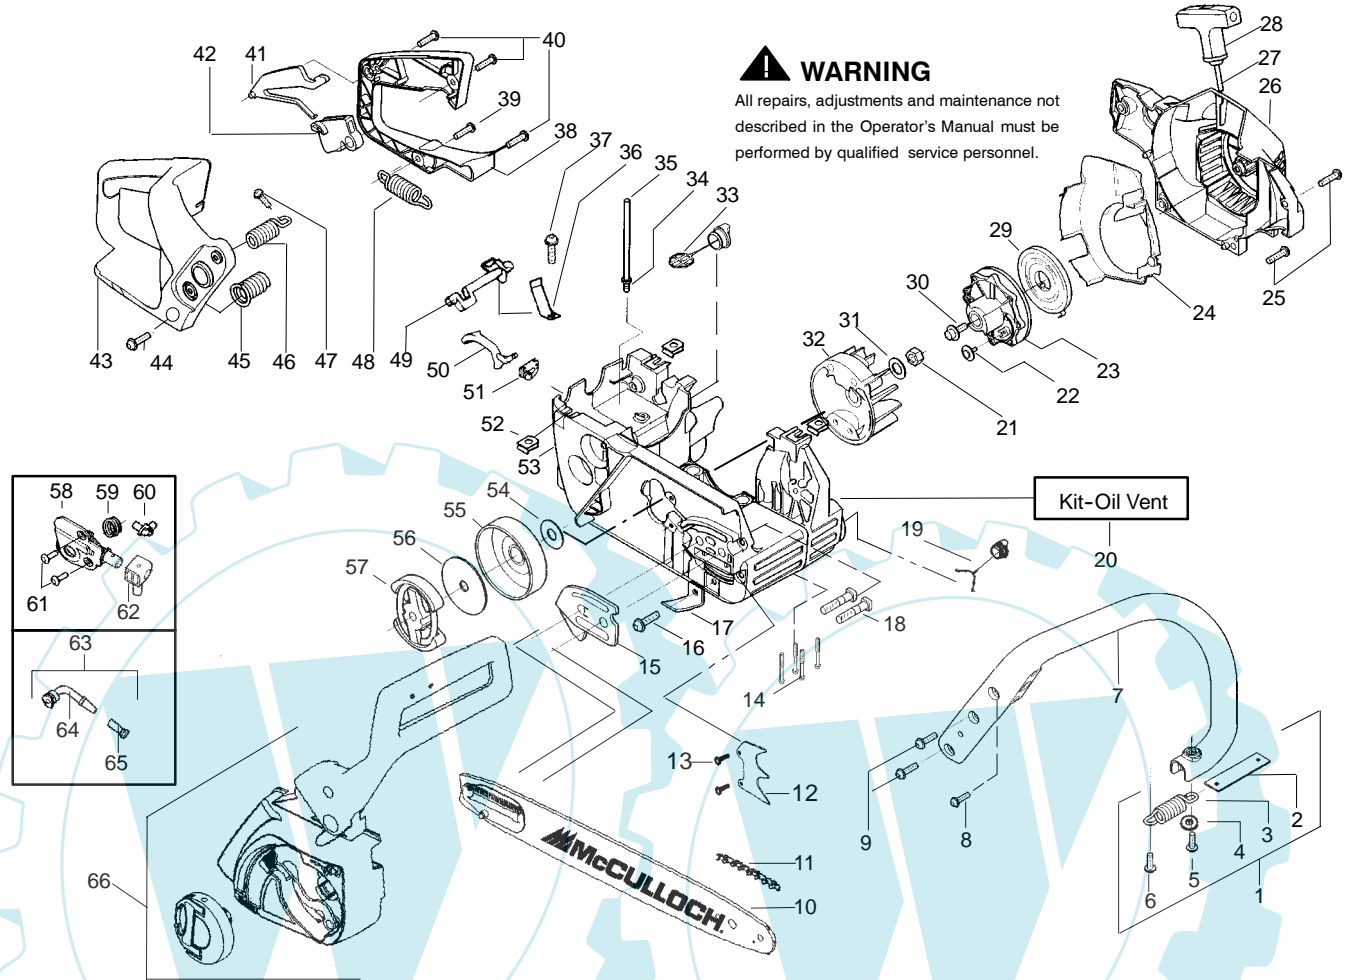

PARTS LIST NO. 530165044		McCULLOCH.® PARTS LIST	CHAIN SAW MODEL(s) Titanium 420	
DATE 6/21/04	Replaces 530165044 - 04/20/04		Note: Illustration may differ from actual model due to design changes	PAGE NO. 1

Ref.	Part No.	Description	Ref.	Part No.	Description	Ref.	Part No.	Description
1.	530047963	Assy.-Isolator	28.	530056402	Handle-Starter	53.	530058730	Assy.-Chassis fuel lines and caps)
2.	530047608	Limiter Strap	29.	530027531	Spring-Recoil	54.	530015907	Washer-Thrust
3.	530042082	Spring-Isolator	30.	530015920	Screw	55.	530047061	Assy.-Clutch Drum w/bearing
4.	530015158	Washer	31.	530015127	Washer-Flywheel	56.	530015611	Washer-Clutch
5.	530016018	Screw	32.	530039187	Assy-Flywheel	57.	530014949	Assy. Clutch
6.	530015843	Screw	33.	530047192	Assy-Fuel Cap w/ret.	58.	530071259	Kit - Oil Pump (incl. 59,60,62)
7.	530047583	Front Handle	34.	530023877	Fitting-fuel line	59.	530037820	Gear-Worm Spring
8.	530015940	Screw	35.	530069216	Kit-Fuel line (large)	60.	530049477	Elbow-Oil Pickup
9.	530015814	Screw	36.	530016149	Spring-Switch	61.	530016064	Screw
10.	530044897	Bar - 16"	37.	530015775	Screw	62.	530019206	Seal Block
11.	538248288	Chain - 16"	38.	530047581	Cover-Rear Handle	63.	530047663	Assy-Oil Pick-up (Incl. 64,65)
12.	530014381	Kit-Spike (Incl. 13)	39.	530015886	Screw	64.	530038373	Pick-up Oiler
13.	530016439	Screw	40.	530015906	Screw	65.	530056533	Filter-Oil
14.	530016132	Screw	41.	530036098	Throttle Lockout	66.	530071896	Kit-Chain Brake Adjuster (Incl. knob)
15.	530038238	Plate-Bar Mount.	42.	530036097	Trigger-Throttle			
16.	530015814	Screw	43.	530047582	Handle - Rear			
17.	530029850	Chain Catcher	44.	530015814	Screw			
18.	530016133	Bolt-Bar	45.	530053274	Assy Isolator-lower			
19.	530057236	Assy-Oil Cap w/ret.	46.	530071385	Kit-Isolator (Upper)			
20.	530071666	Kit-Oil Vent	47.	530015875	Screw			
21.	530016134	Nut-Flywheel	48.	530042082	Spring-Isolator			
22.	530016080	Screw	49.	530057473	Lever-Switch			
23.	530037817	Starter Pulley	50.	530057474	Lever-Choke			
24.	530055723	Baffle-Air	51.	530049005	Grommet-Knob			
25.	530015892	Screw	52.	530015922	Nut-"U"-Type			
26.	530059852	Housing-Fan						
27.	530069232	Kit - Rope						

★ = NEW PART NUMBER FOR THIS IPL

★ = REFER TO THE SERVICE REFERENCE INDICATED FOR MORE INFORMATION. (LOCATED AT END OF IPL)