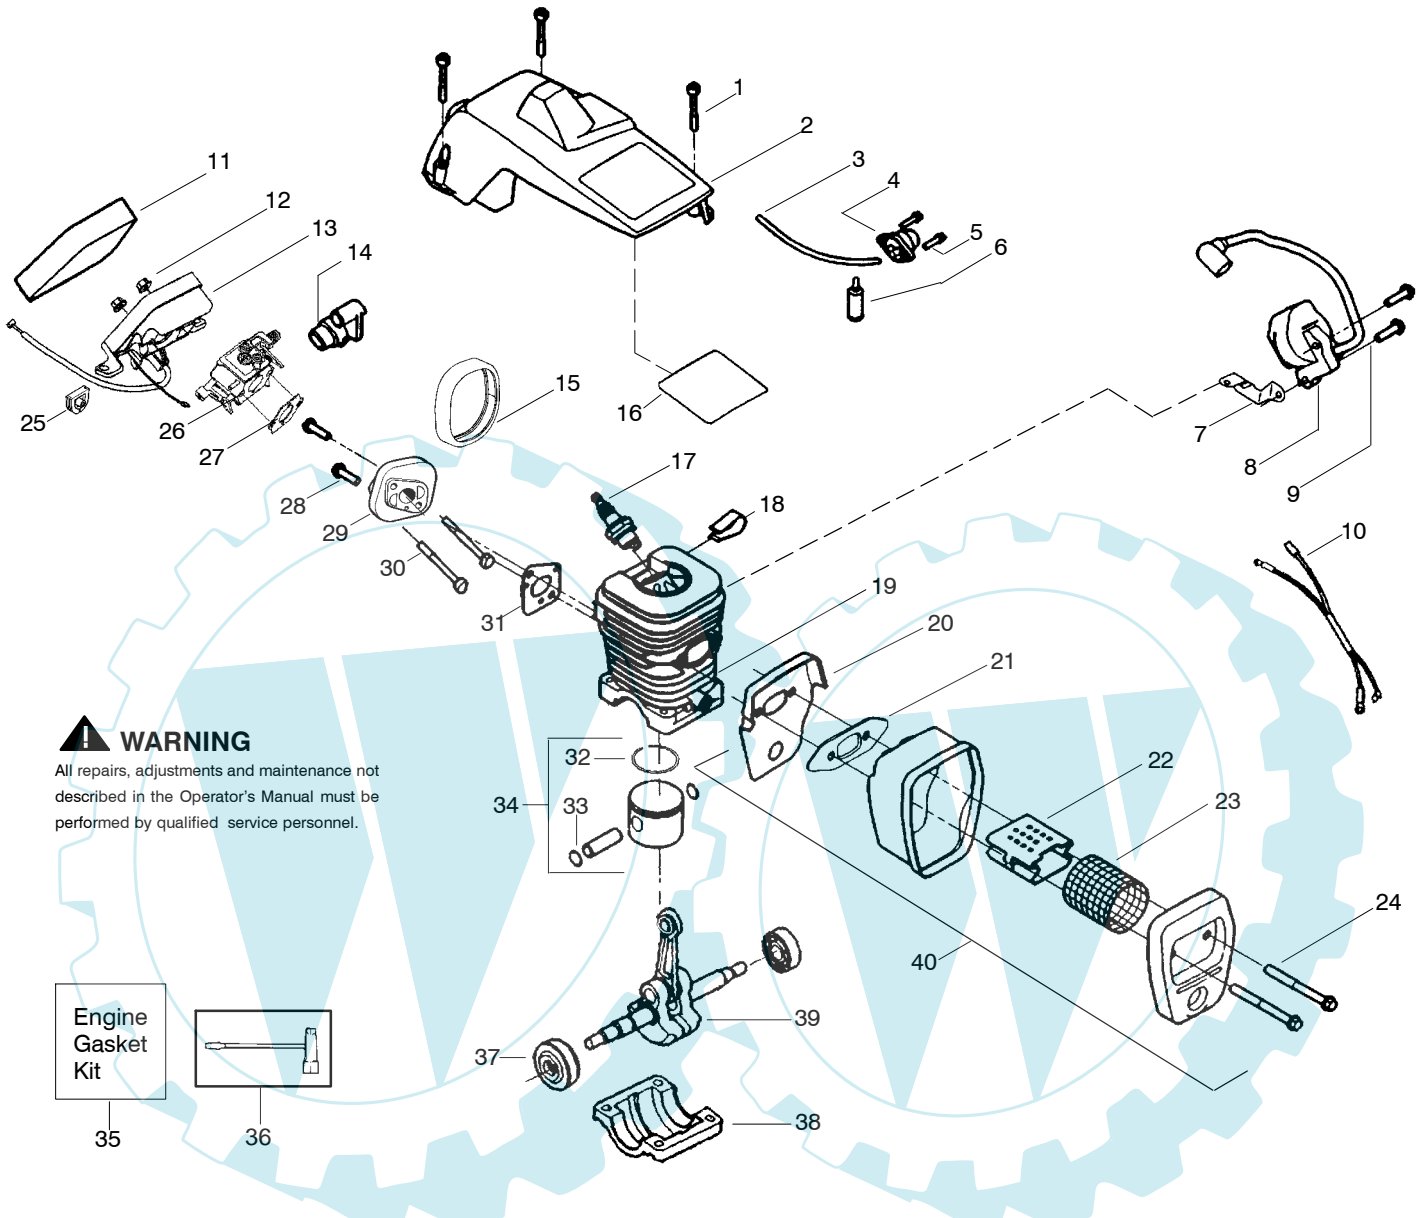

★ = NEW PART NUMBER FOR THIS IPL

★ = REFER TO THE SERVICE REFERENCE INDICATED FOR MORE INFORMATION. (LOCATED AT END OF IPL)

PARTS LIST NO. 530165044		McCULLOCH.® PARTS LIST	CHAIN SAW MODEL(s) Titanium 420
DATE 6/21/04	Replaces 530165044 - 04/20/04		NOTE: Illustration may differ from actual model due to design changes